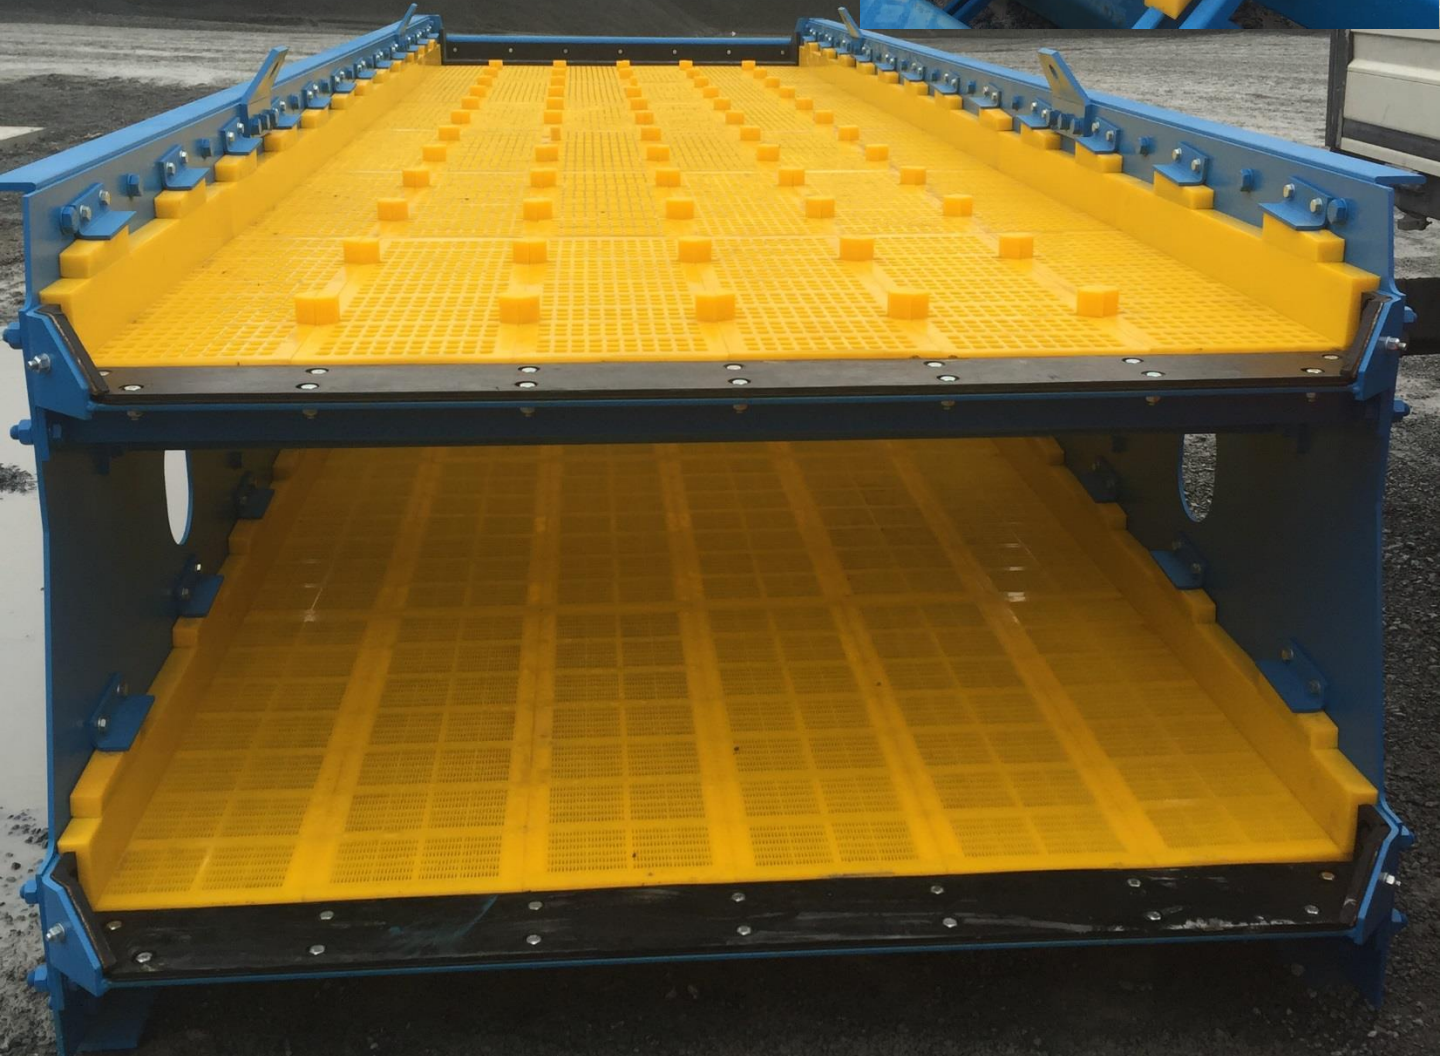

***WS2.10 modules – a new era has dawned!
Come and see it at BAUMA & Hillhead 2016***

- Compatible with original WS85
- Easy wear rotation
- Installed quickly
- User friendly
- Secure

4 Great Central Way, Woodford Halse, Northamptonshire NN11 3PZ